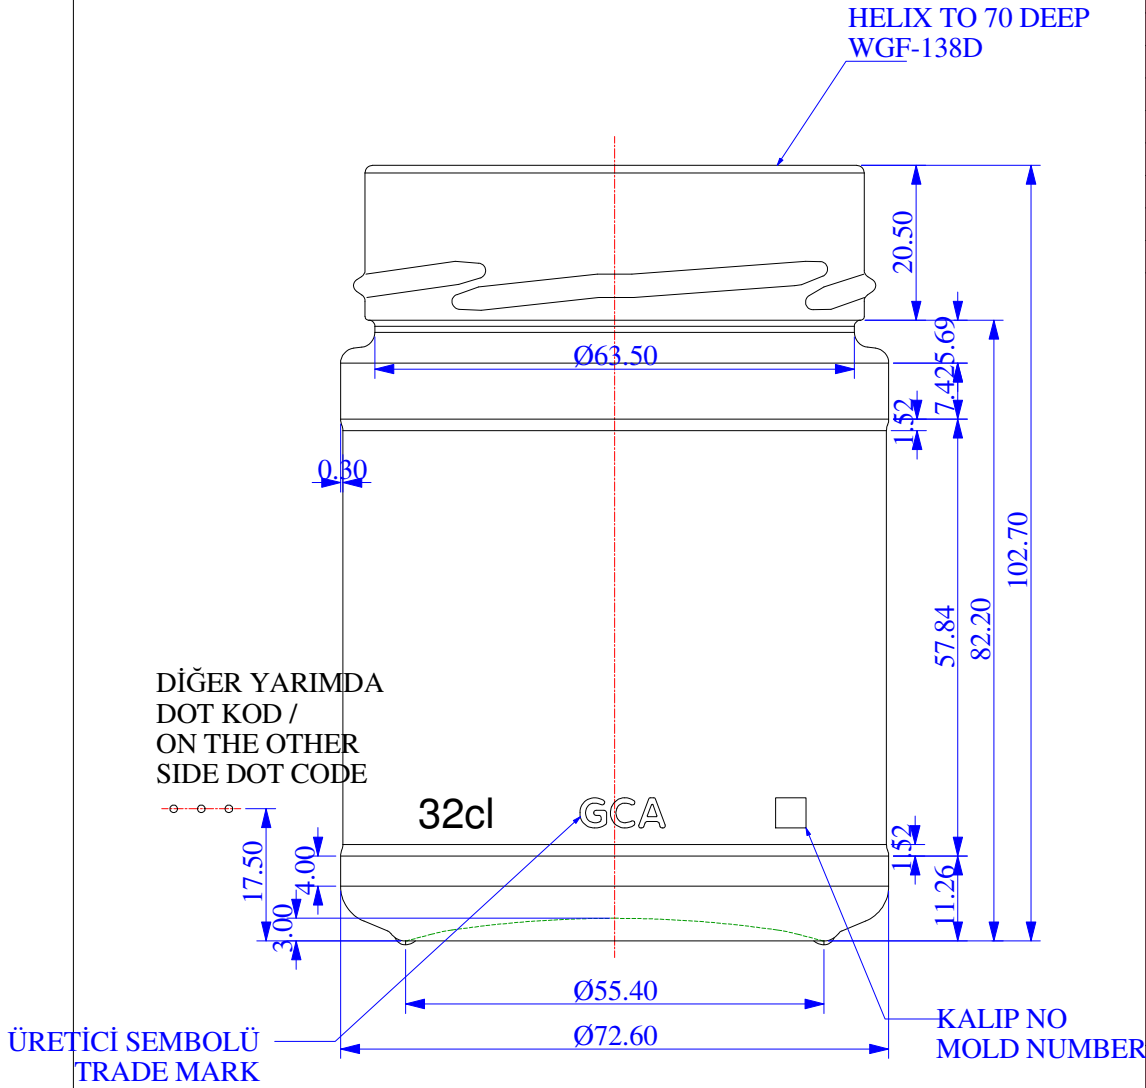

ÜRÜN ÖZEL./ITEM SPEC.

KOD/ CODE	4639
CİNSİ/ BEVERAGE	JAR
SİLME HACİM/ BRIMFULL CAPACITY	~320 cc
CAM GRAMAJI/ WEIGHT	~190 gr
DOLUM HACİMİ/ FILLING CAPACITY	320 cc
BOY/ LENGTH	102,7 mm
KAFA YAPISI/ FINISH TYPE	HELIX TO70 DEEP FD 138D
TABAN KALINLIĞI/ BOTTOM THICKNESS	4 mm
TCK/ TGT	2,69 mm

ELMAS 32cl

GÜRALLAR CAM AMBALAJ TASARIMI OLAN BU RESİM HİÇBİR ŞEKİLDE YETKİLİDEN İZİN ALMADAN KULLANILAMAZ, ÇOĞALTILAMAZ, DEĞİŞTİRİLEMEZ VE BAŞKASINA VERİLEMEZ. / WITHOUT THE WRITTEN CONSENT OF GURALLAR GLASS PACKAGING UNAUTHORIZED USE AND/OR REPRODUCTION OF THE TECHNICAL DRAWINGS, AND/OR SHARING OF THE MENTIONED DOCUMENTS WITH THE THIRD PARTIES ARE STRICTLY PROHIBITED.

TASARIM/DESIGNED BY	MUSTAFA AKYOL
ÇİZEN/DRAWN BY	MUSTAFA AKYOL
KONTROL/CHECKED BY	MUSTAFA AKYOL
ONAY/PASSED BY	
TARİH/DATE	09.01.2018
PROSES/PROCESS	P&B <input checked="" type="checkbox"/> NNPB <input type="checkbox"/>
ÖLÇEK/SCALE	1/1